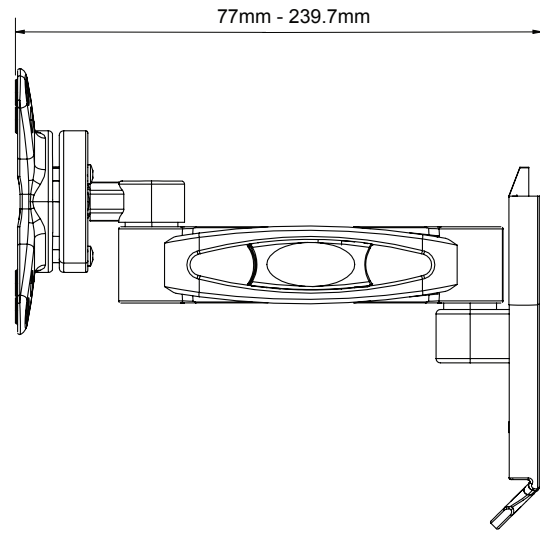

SIDE VIEW WITH ARM EXTENDED

PACKING INFORMATION

COLOUR:	ORDER REF:	EAN CODE:	MASTER CARTON QTY:	INNER CARTON QTY:	MASTER CARTON WEIGHT:	MASTER CARTON CUBE:
Black	BTV113/B	5019318440588	12	0	14.60kg	0.055 cbm