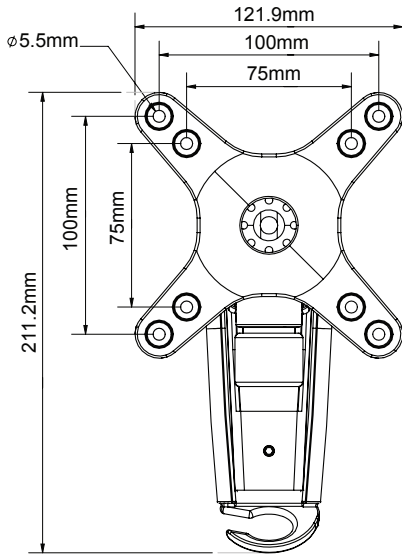

FRONT VIEW

PACKING INFORMATION

COLOUR:	ORDER REF:	EAN CODE:	MASTER CARTON QTY:	INNER CARTON QTY:	MASTER CARTON WEIGHT:	MASTER CARTON CUBE:
Black	BTV113/B	5019318440588	12	0	14.60kg	0.055 cbm

ACCESSORIES AND SIMILAR PRODUCTS TO THE BTV113

SS-BTV113-V3-060819