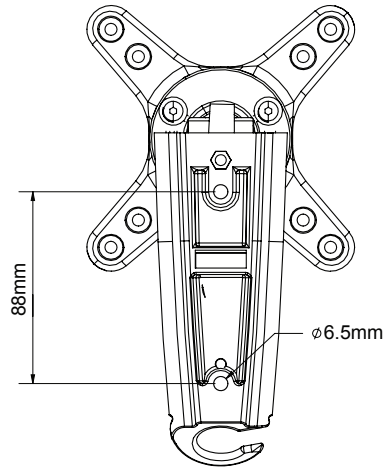

REAR VIEW

PACKING INFORMATION

COLOUR:	ORDER REF:	EAN CODE:	MASTER CARTON QTY:	INNER CARTON QTY:	MASTER CARTON WEIGHT:	MASTER CARTON CUBE:
Black	BTV113/B	5019318440588	12	0	14.60kg	0.055 cbm

ACCESSORIES AND SIMILAR PRODUCTS TO THE BTV113

SS-BTV113-V3-060819