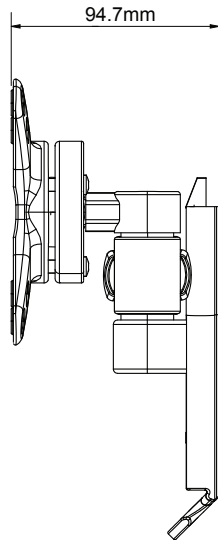

SIDE VIEW WITH ARM FOLDED